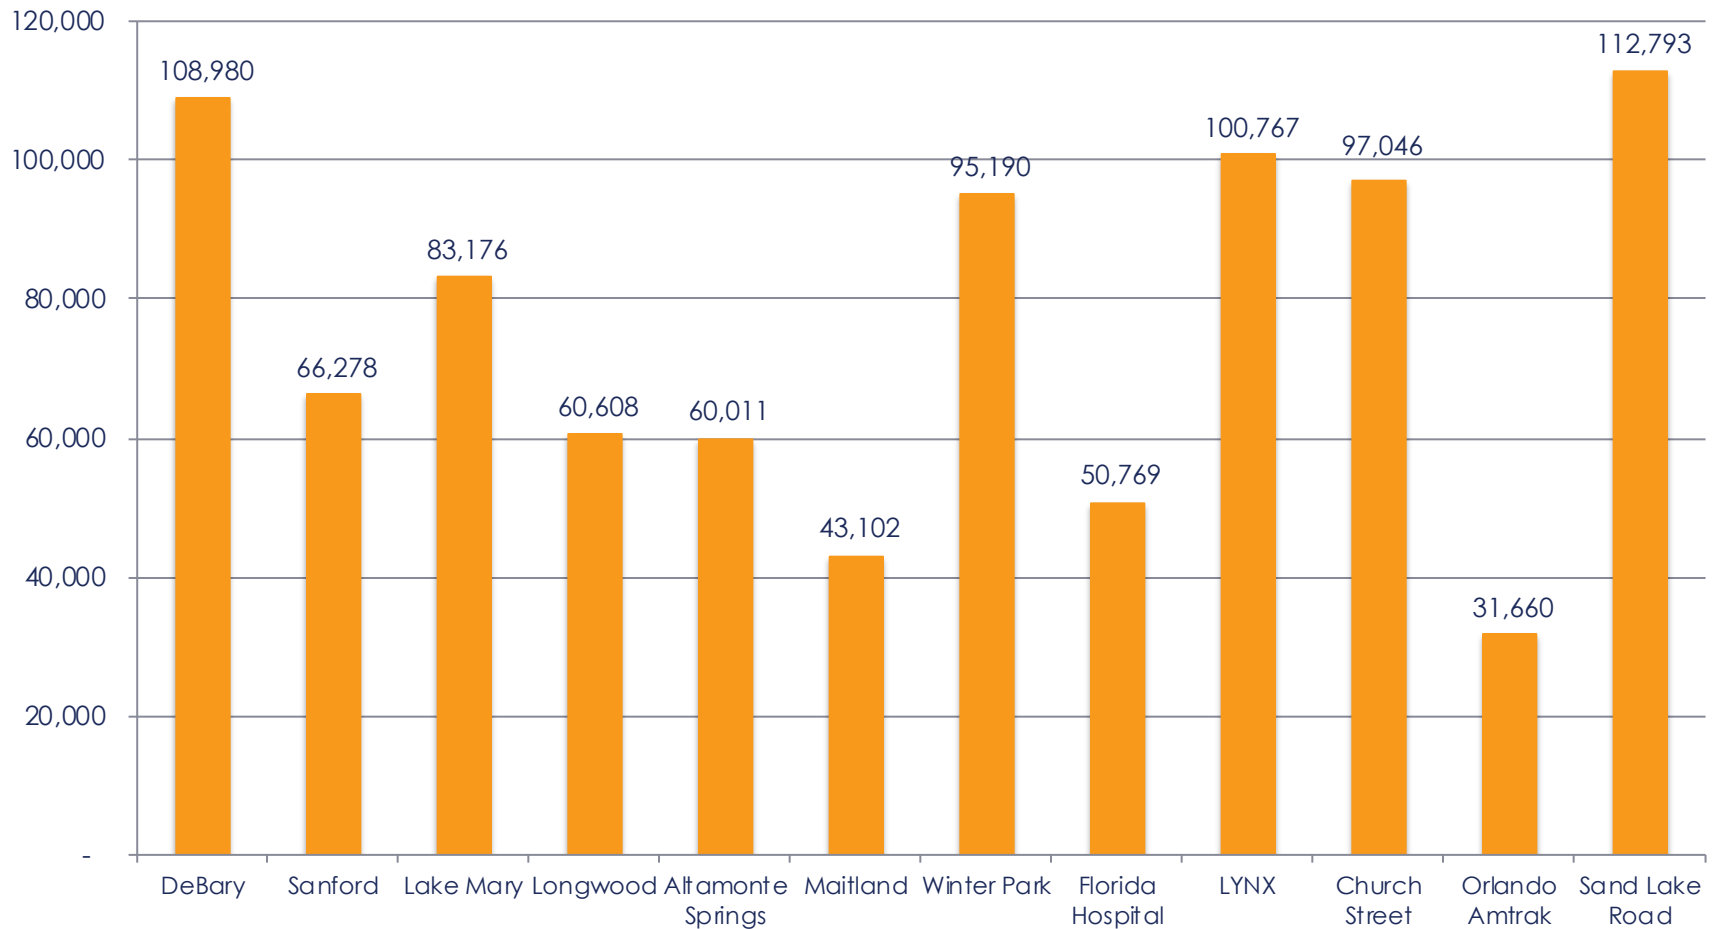

SUNRAIL ANNUAL RIDERSHIP BY STATION FY 2016

Note: Regular service days – 253
Special service days – 4