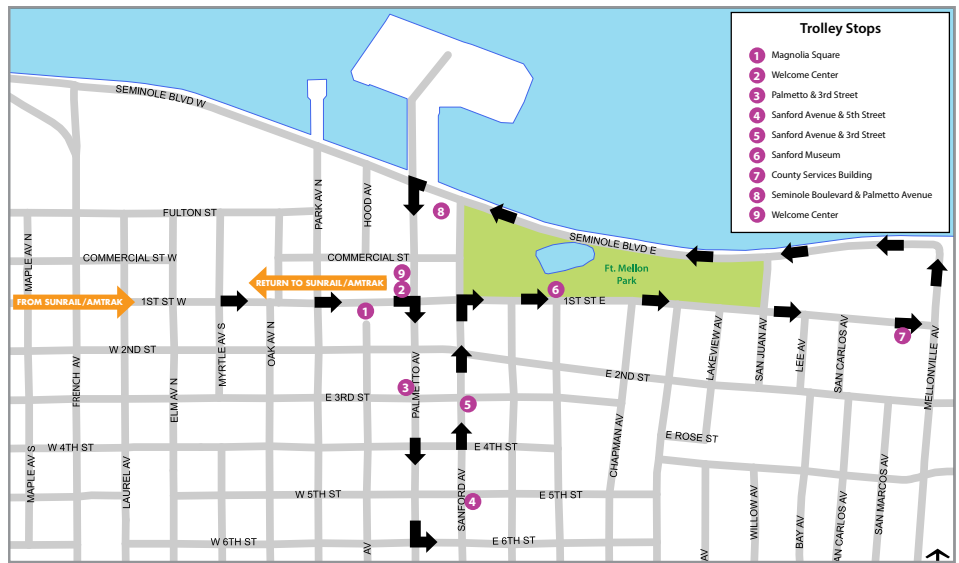

FREE TROLLEY

CONNECTS WITH SUNRAIL
TUES - FRI • STARTING AT NOON

AS EASY AS 1. 2. 3.

1) Plan Your Trip.

Arrive at your SunRail departure station 15 min. early to purchase tickets.

Remember to Tap On at a ticket validator before you board and Tap Off when you arrive at your next station.

Visit SunRail.com for train schedule.

2) Ride to the Sanford Station.

3) Board the Sanford Trolley.

The Trolley will be awaiting your arrival. Ride the Trolley to any of the destinations listed in the schedule below.

SUNRAIL SCHEDULE	TUESDAY - FRIDAY (No Monday Trolley Service at SunRail Station)								FRIDAY ONLY (Extended Trolley Hours)			
	12:06	1:06	/	3:06	4:06	5:06	6:06	/	/	8:06	/	/
SUNRAIL - SOUTHBOUND ARRIVAL	12:06	1:06	/	3:06	4:06	5:06	6:06	/	/	8:06	/	/
SUNRAIL - NORTHBOUND ARRIVAL	12:10	/	2:10	3:10	/	5:10	6:10	7:10	7:40	8:25	/	10:10

Trolley departs after each northbound train arrival

TROLLEY DESTINATIONS	TROLLEY ARRIVAL TIMES											
MAGNOLIA SQUARE	12:40	1:40	2:25	3:25	4:20	5:25	6:25	7:25	7:55	8:40	9:25	10:25
WELCOME CENTER	12:41	1:41	2:26	3:26	4:21	5:26	6:26	7:26	7:56	8:41	9:26	10:26
PALMETTO & 3RD ST.	12:42	1:42	2:27	3:27	4:22	5:27	6:27	7:27	7:57	8:42	9:27	10:27
SANFORD AVE & 5TH ST.	12:44	1:44	2:29	3:29	4:24	5:29	6:29	7:29	7:59	8:44	9:29	10:29
SANFORD AVE. & 3RD ST.	12:45	1:45	2:30	3:30	4:25	5:30	6:30	7:30	8:00	8:45	9:30	10:30
SANFORD MUSEUM	12:46	1:46	2:31	3:31	4:26	5:31	6:31	7:31	8:01	8:46	9:31	10:31
COUNTY SERVICES BLDG.	12:47	1:45	2:32	3:32	4:27	5:32	6:32	7:32	8:02	8:47	9:32	10:32
SEMINOLE BLVD. & PALMETTO	12:52	1:52	2:37	3:34	4:29	5:34	6:34	7:34	8:04	8:49	9:34	10:34
WELCOME CENTER	12:53	1:53	2:38	3:35	4:30	5:35	6:35	7:35	8:05	8:50	9:35	10:35
RETURN TO SUNRAIL STATION	1:00	2:00	2:45	3:45	4:40	5:45	6:45	7:45	8:15	8:59	9:45	10:45