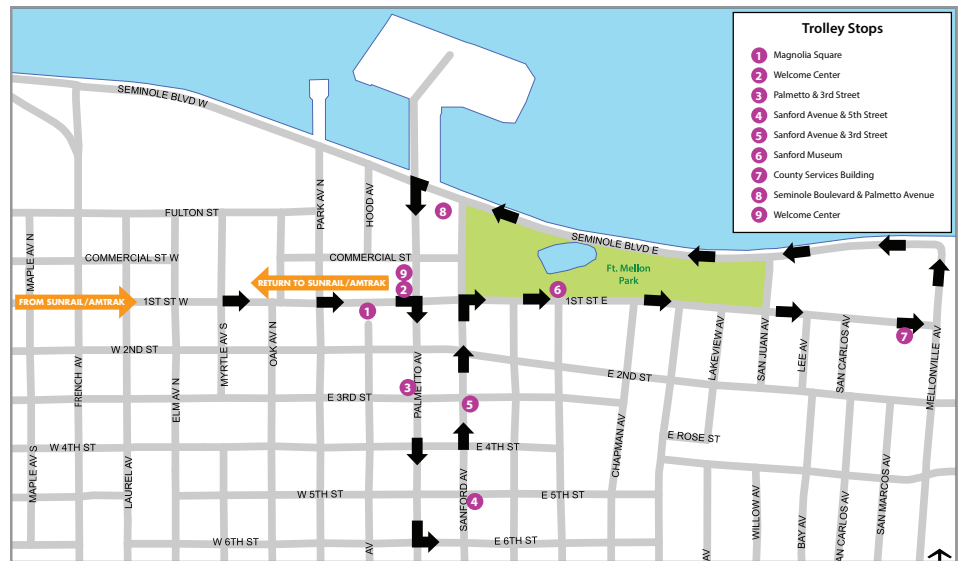

FREE TROLLEY

CONNECTS WITH SUNRAIL
TUES - FRI • STARTING AT NOON

AS EASY AS 1. 2. 3.

1) Plan Your Trip.

Arrive at your SunRail departure station 15 min. early to purchase tickets.

Remember to Tap On at a ticket validator before you board and Tap Off when you arrive at your next station.

Visit SunRail.com for train schedule.

2) Ride to the Sanford Station.

3) Board the Sanford Trolley.

The Trolley will be awaiting your arrival. Ride the Trolley to any of the destinations listed in the schedule below.

SUNRAIL SCHEDULE	TUESDAY - FRIDAY (No Monday Trolley Service at SunRail Station)							FRIDAY ONLY (Extended Trolley Hours)				
SUNRAIL - SOUTHBOUND ARRIVAL	12:06	1:06	/	3:06	4:06	5:06	6:06	/	/	8:06	/	/
SUNRAIL - NORTHBOUND ARRIVAL	12:10	/	2:10	3:10	/	5:10	6:10	7:10	7:40	8:25	/	10:10

Trolley departs after each northbound train arrival

TROLLEY DESTINATIONS	TROLLEY ARRIVAL TIMES											
MAGNOLIA SQUARE	12:40	1:40	2:25	3:25	4:20	5:25	6:25	7:25	7:55	8:40	9:25	10:25
WELCOME CENTER	12:41	1:41	2:26	3:26	4:21	5:26	6:26	7:26	7:56	8:41	9:26	10:26
PALMETTO & 3RD ST.	12:42	1:42	2:27	3:27	4:22	5:27	6:27	7:27	7:57	8:42	9:27	10:27
SANFORD AVE & 5TH ST.	12:44	1:44	2:29	3:29	4:24	5:29	6:29	7:29	7:59	8:44	9:29	10:29
SANFORD AVE. & 3RD ST.	12:45	1:45	2:30	3:30	4:25	5:30	6:30	7:30	8:00	8:45	9:30	10:30
SANFORD MUSEUM / FT. MELLON PARK	12:46	1:46	2:31	3:31	4:26	5:31	6:31	7:31	8:01	8:46	9:31	10:31
COUNTY SERVICES BLDG.	12:47	1:45	2:32	3:32	4:27	5:32	6:32	7:32	8:02	8:47	9:32	10:32
WELCOME CENTER	12:53	1:53	2:38	3:35	4:30	5:35	6:35	7:35	8:05	8:50	9:35	10:35
RETURN TO SUNRAIL STATION	1:00	2:00	2:45	3:45	4:40	5:45	6:45	7:45	8:15	8:59	9:45	10:45