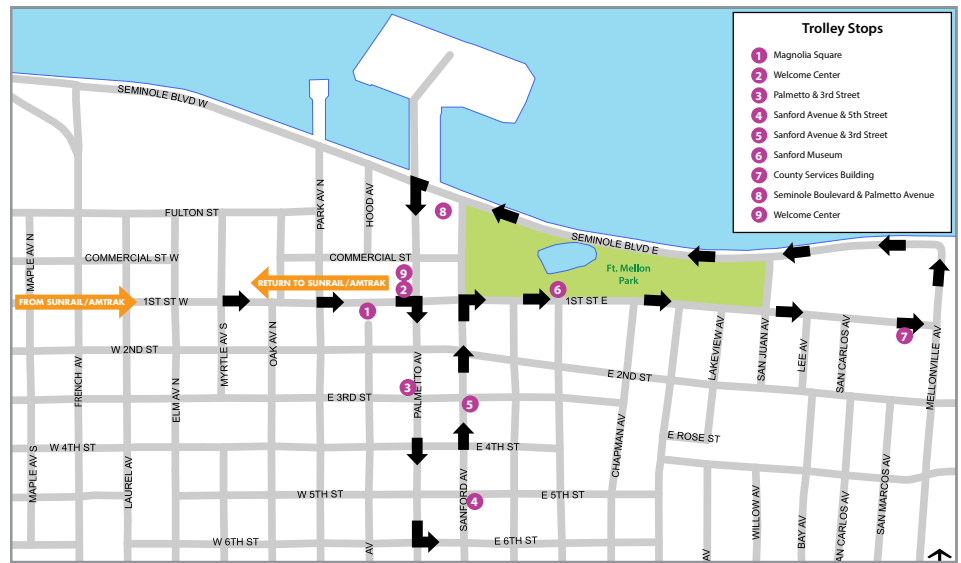

FREE TROLLEY

CONNECTS WITH SUNRAIL
TUES - FRI • STARTING AT NOON

AS EASY AS 1. 2. 3.

1) Plan Your Trip.

Arrive at your SunRail departure station 15 min. early to purchase tickets.

Remember to Tap On at a ticket validator before you board and Tap Off when you arrive at your next station.

Visit SunRail.com for train schedule.

2) Ride to the Sanford Station.

3) Board the Sanford Trolley.

The Trolley will be awaiting your arrival. Ride the Trolley to any of the destinations listed in the schedule below.

SUNRAIL SCHEDULE	TUESDAY - FRIDAY (No Monday Trolley Service at SunRail Station)							FRIDAY ONLY (Extended Trolley Hours)				
SUNRAIL - SOUTHBOUND ARRIVAL	12:06	1:06	/	3:06	4:06	5:06	6:06	/	/	8:06	/	/
SUNRAIL - NORTHBOUND ARRIVAL	12:10	/	2:10	3:10	/	5:10	6:10	7:10	7:40	8:25	/	10:10

Trolley departs after each northbound train arrival

TROLLEY DESTINATIONS	TROLLEY ARRIVAL TIMES											
MAGNOLIA SQUARE	12:40	1:40	2:25	3:25	4:20	5:25	6:25	7:25	7:55	8:40	9:25	10:25
WELCOME CENTER	12:41	1:41	2:26	3:26	4:21	5:26	6:26	7:26	7:56	8:41	9:26	10:26
PALMETTO & 3RD ST.	12:42	1:42	2:27	3:27	4:22	5:27	6:27	7:27	7:57	8:42	9:27	10:27
SANFORD AVE & 5TH ST.	12:44	1:44	2:29	3:29	4:24	5:29	6:29	7:29	7:59	8:44	9:29	10:29
SANFORD AVE. & 3RD ST.	12:45	1:45	2:30	3:30	4:25	5:30	6:30	7:30	8:00	8:45	9:30	10:30
SANFORD MUSEUM	12:46	1:46	2:31	3:31	4:26	5:31	6:31	7:31	8:01	8:46	9:31	10:31
COUNTY SERVICES BLDG.	12:47	1:45	2:32	3:32	4:27	5:32	6:32	7:32	8:02	8:47	9:32	10:32
SEMINOLE BLVD. & PALMETTO	12:52	1:52	2:37	3:34	4:29	5:34	6:34	7:34	8:04	8:49	9:34	10:34
WELCOME CENTER	12:53	1:53	2:38	3:35	4:30	5:35	6:35	7:35	8:05	8:50	9:35	10:35
RETURN TO SUNRAIL STATION	1:00	2:00	2:45	3:45	4:40	5:45	6:45	7:45	8:15	8:59	9:45	10:45