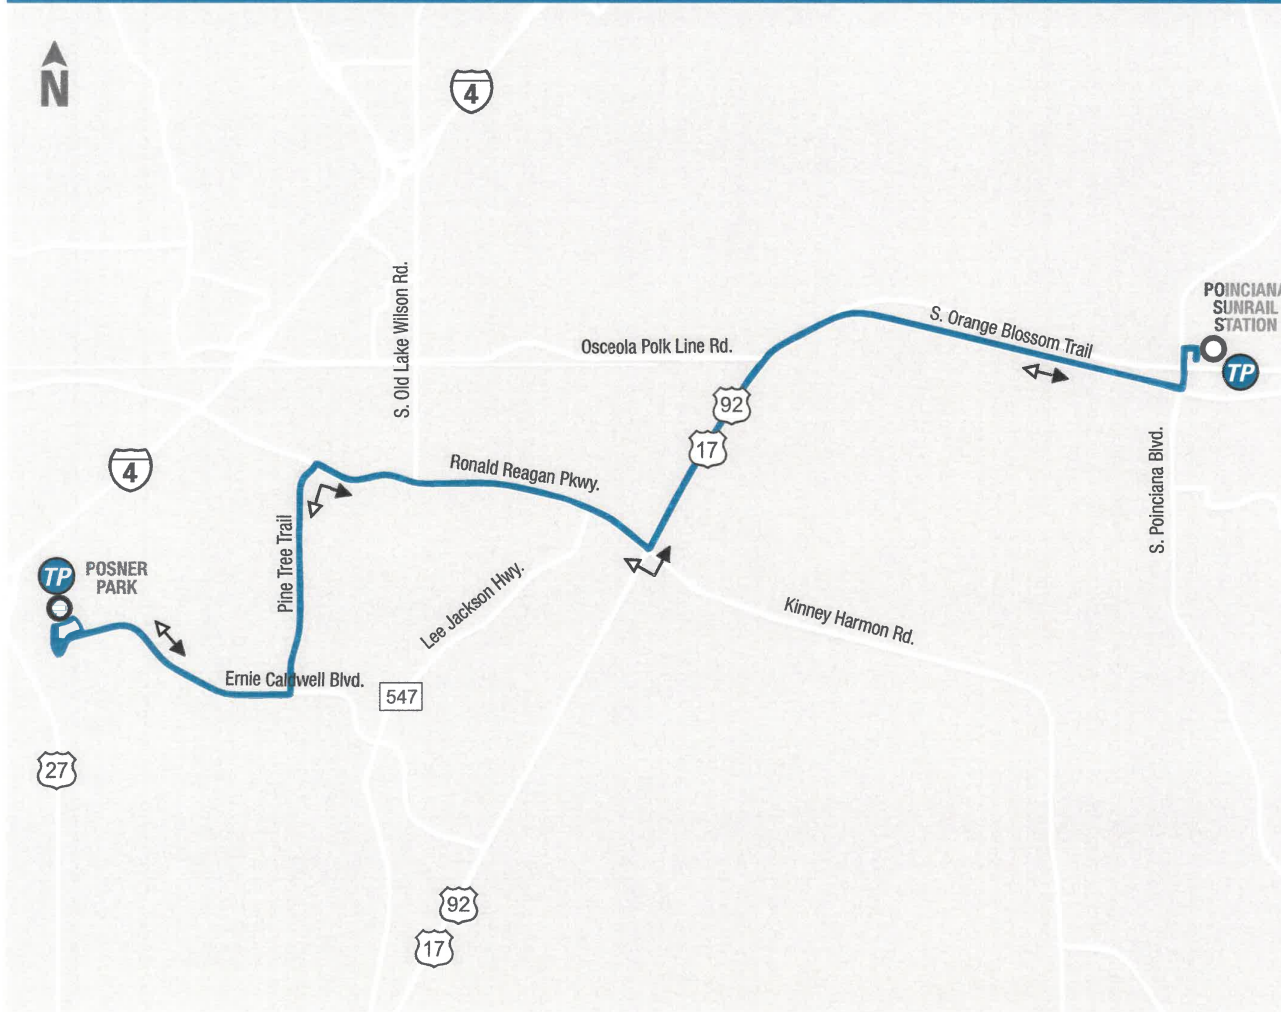

19X - POSNER PARK / POINCIANA EXPRESS

WEEKDAYS	NORTHBOUND		SOUTHBOUND	
	Depart Posner Park	Arrive Poinciana SunRail Station	Depart Poinciana SunRail Station	Arrive Posner Park
	6:00	6:25	6:35	6:55
	7:00	7:25	7:35	7:55
	8:00	8:25	8:35	8:55
	9:00	9:25	9:35	9:55
	10:00	10:25	10:35	10:55
	11:00	11:25	11:35	11:55
	12:00	12:25	12:35	12:55
	1:00	1:25	1:35	1:55
	2:00	2:25	2:35	2:55
	3:00	3:25	3:35	3:55
	4:00	4:25	4:35	4:55
	5:00	5:25	5:35	5:55
	6:00	6:25	6:35	6:55

TP Transfer Points

TRANSFER POINTS PUNTOS DE TRANSFERENCIA

Posner Park: Rt 18X and 20X

Poinciana SunRail Station: SunRail and Lynx Routes

➔ From Posner Park to Poinciana SunRail Station

Desde Posner Park hacia la Estación de Tren en Poinciana

➔ From Poinciana SunRail Station to Posner Park