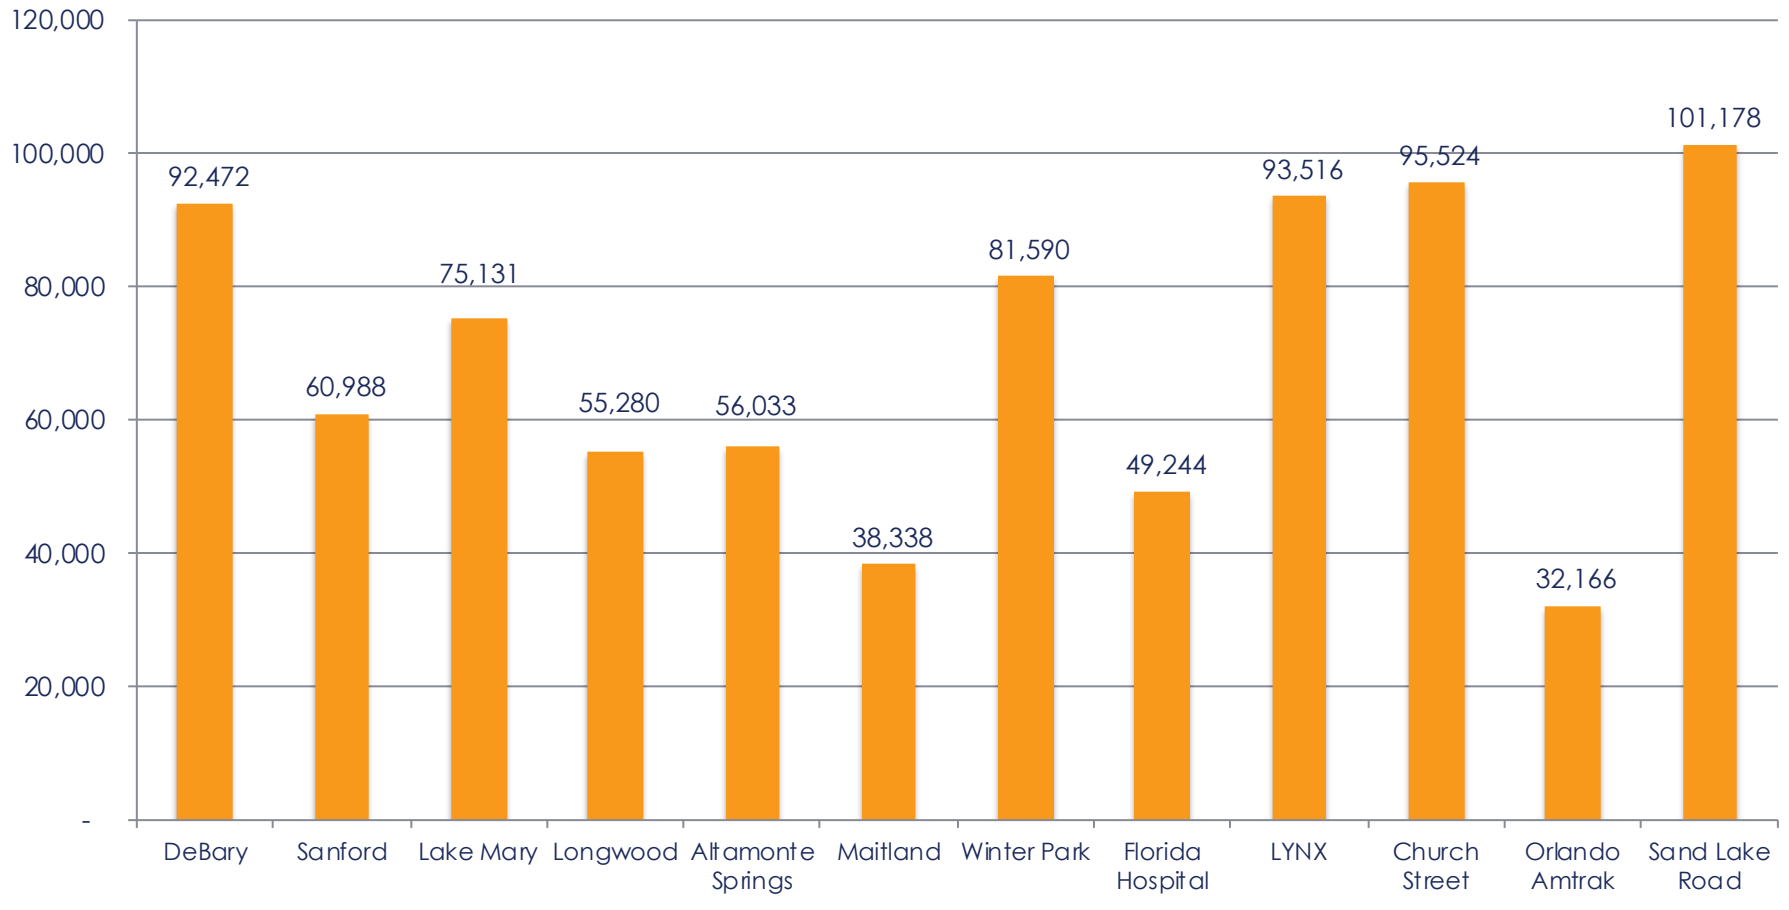

# SUNRAIL ANNUAL RIDERSHIP BY STATION FY 2018

Note: Includes impact from Hurricane Irma in September 2017.  
Regular service days – 248  
Special service days – 3