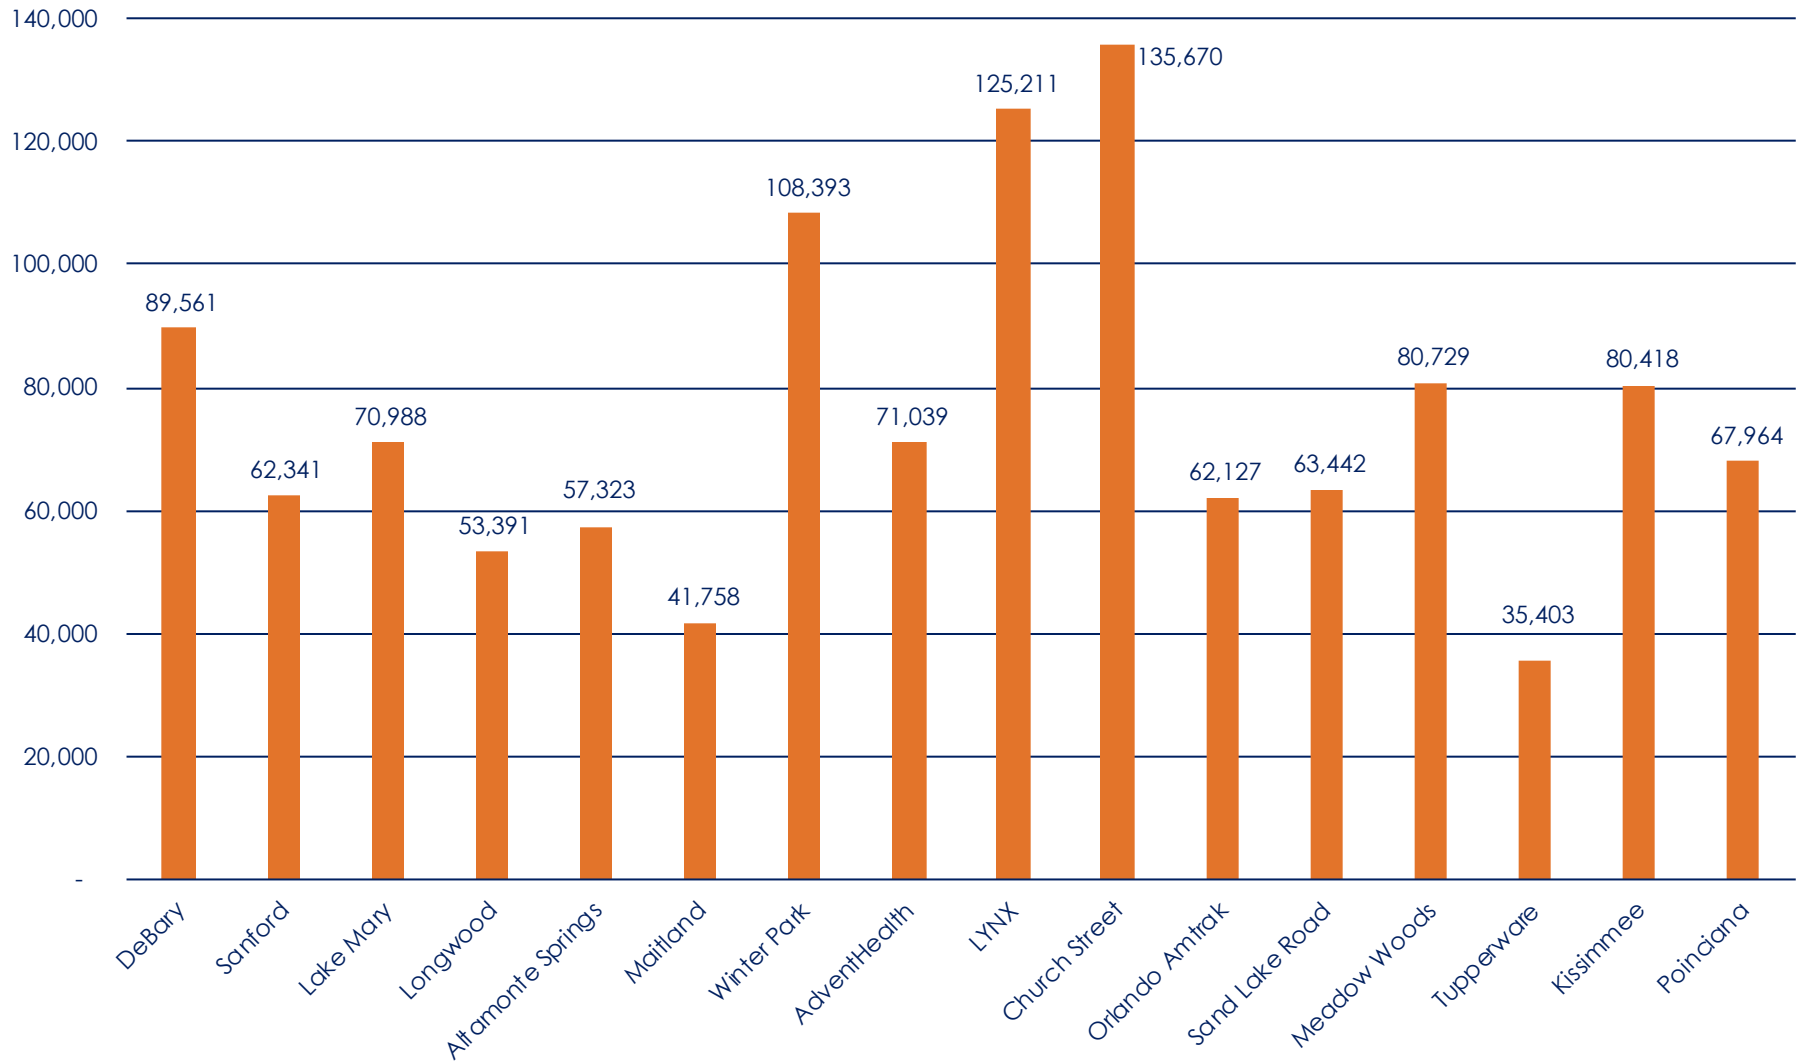

SUNRAIL ANNUAL RIDERSHIP BY STATION

FISCAL YEAR TO DATE JULY 2018 – APRIL 2019

Note: These are preliminary numbers and subject to change.
Special service days P341 – 28