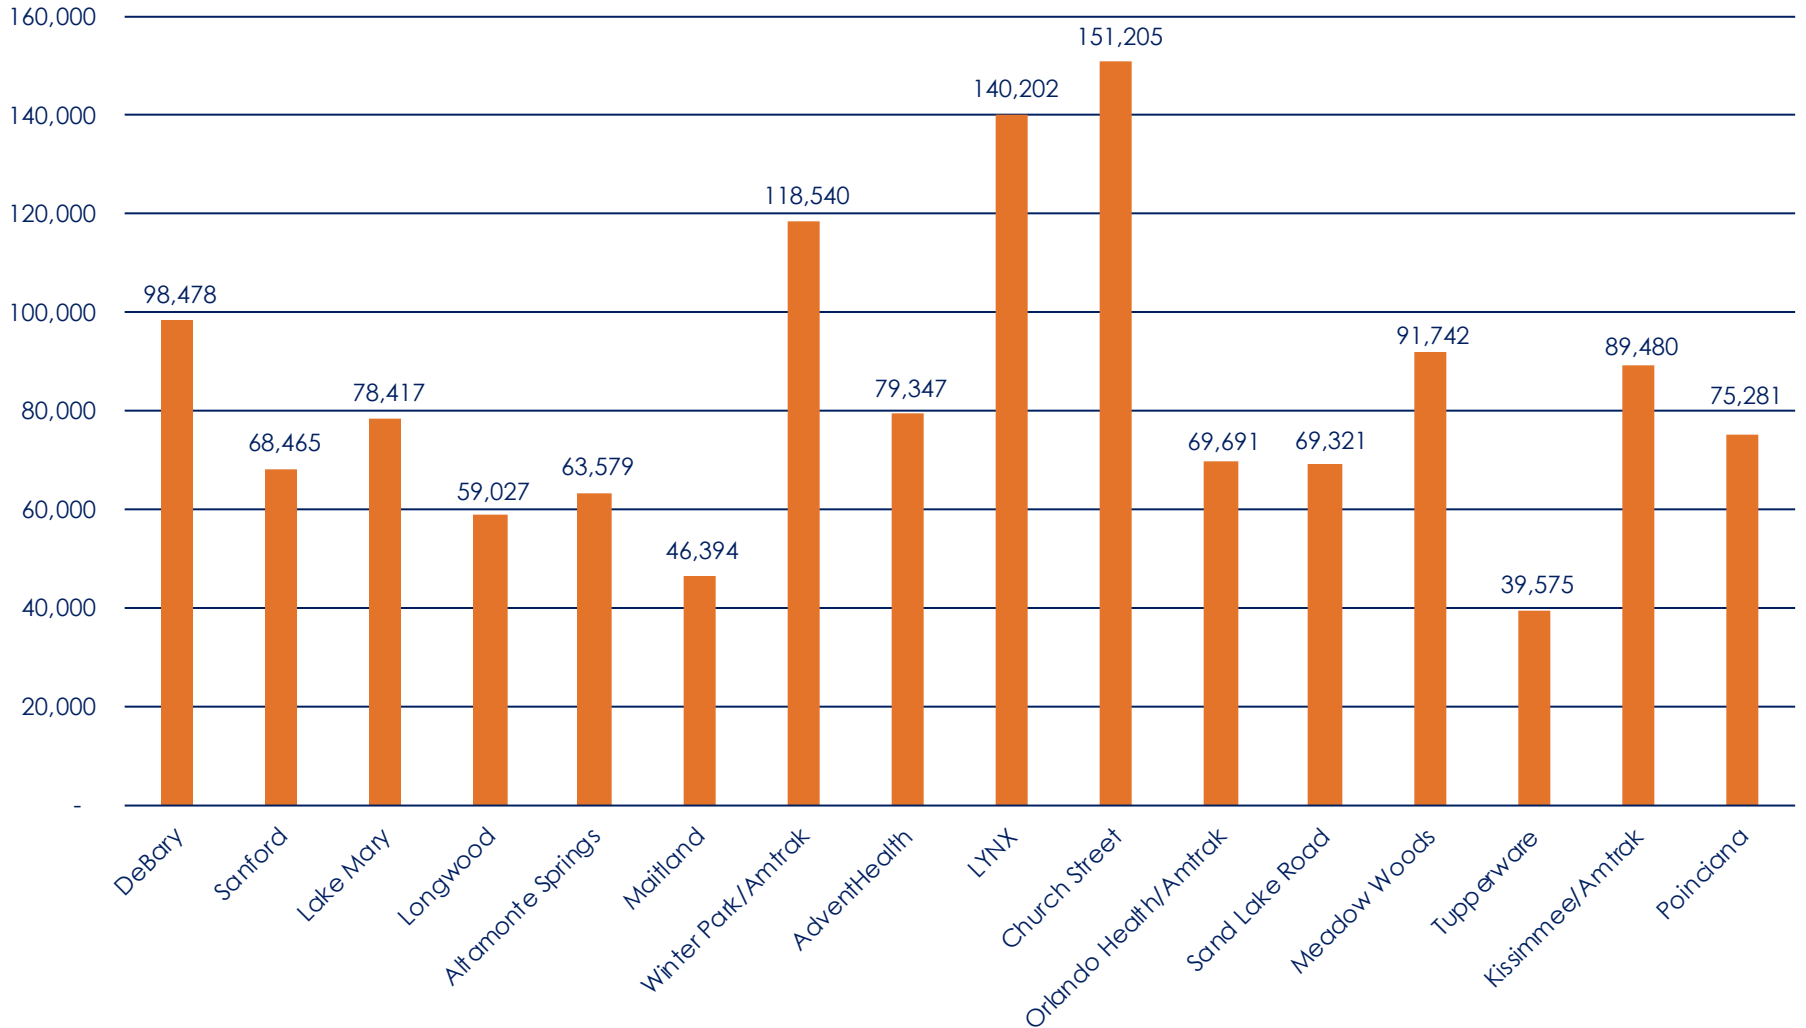

SUNRAIL ANNUAL RIDERSHIP BY STATION FISCAL YEAR TO DATE JULY 2018 – MAY 2019

Note: These are preliminary numbers and subject to change.
Special service days P341 – 29