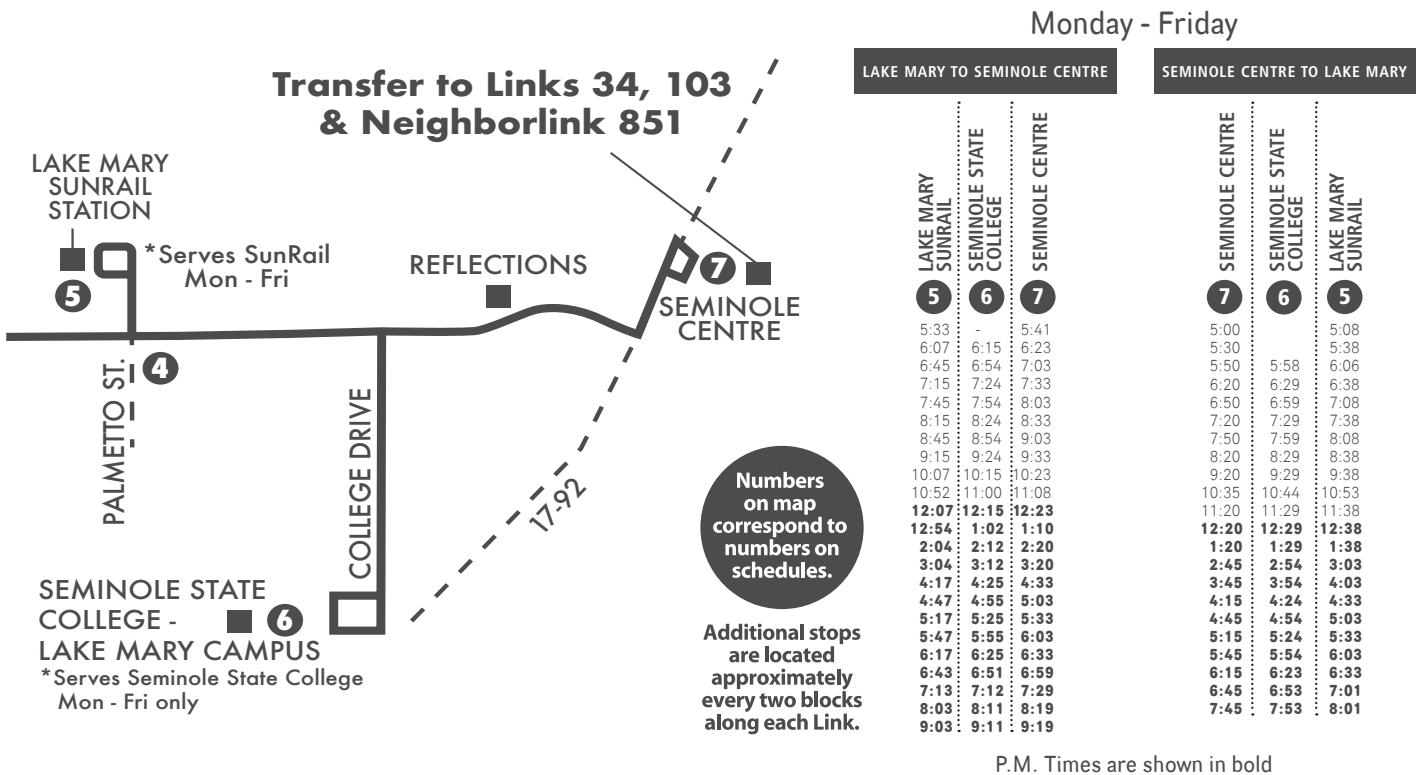

WELCOME ABOARD!

Welcome aboard Seminole State! In support of the new LYNX route 45, which now connects SunRail's Lake Mary Station to the Lake Mary campus.

[Click here](#) to view the full SunRail schedule.

ROUTE 45 CONNECTION

NOT SURE WHERE TO GO?

[Click here](#) to visit our station destinations page for a list of places to go withing walking distance of our stations.

LOOKING FOR AN EVENT OR ACTIVITY?

Our events calendar has all the concerts, shows, foodie events, and other activities located near our 16 stations. [Click here](#) to start planning your trip.