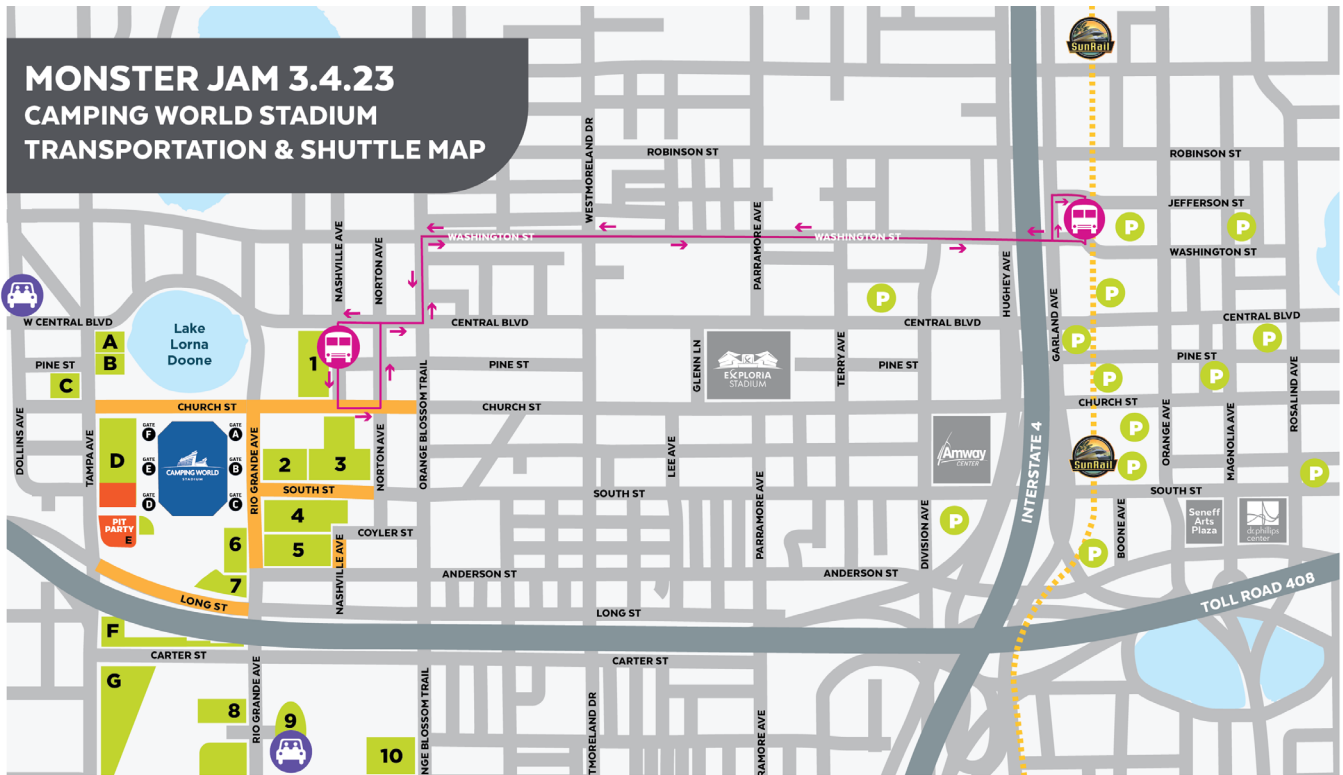

March 4 Orlando Events: Some showtimes may exceed return train service for southbound travelers. Please consider ride sharing or taxi for your ride home.

AdventHealth Station:

- Orlando Shakes Presents: Lady Day at Emerson's Bar and Grill, 7:30pm

Church St Station:

- Camping World Stadium: Monster Jam, 7:00pm
- Amway Center: Blake Shelton, 7:00pm
- Exploria Stadium: Orlando City vs. Cincinnati, 7:30pm
- Dr. Phillips Center:
 - Pretty Woman: The Musical, 8:00pm
 - Miss Rose Dynasty Pageant, 6:30pm
 - Rimma Plays Bruch, 7:30pm
- CITYARTS Presents: ECOS Fest, 2:00pm – 6:00pm

ROAD CLOSURES / PERMIT ONLY ACCESS

- | | |
|--|--|
| Church St. between Tampa & Rio Grande Ave.
March 4, 5 a.m. - 1.5 hours post event | South St. between Norton Ave. & Rio Grande Ave.
March 4, 12 p.m. - 1.5 hours post event |
| Church St. between Rio Grande Ave. & OB T
March 4, 12 p.m. - 1.5 hours post event | Long St. between Rio Grande Ave. & Tampa Ave.
March 4, 12 p.m. - 1.5 hours post event |
| Rio Grande Ave. between Church St. & Anderson St.
March 4, 12 p.m. - 1.5 hours post event | Nashville Ave. between Coyer St. & Anderson St.
March 4, 12 p.m. - 1.5 hours post event |

 **SHUTTLE ROUTE BETWEEN CAMPING WORLD STADIUM & 118 N. GERTRUDE AVE.**
Free to ride / 12 p.m. - 1 hour post event

 **SUNRAIL ROUTE**
CHURCH ST. STATION: 99 W. SOUTH ST.
Free to ride / 2:30 p.m. - 10:50 p.m. (southbound)
11:30 p.m. (northbound)