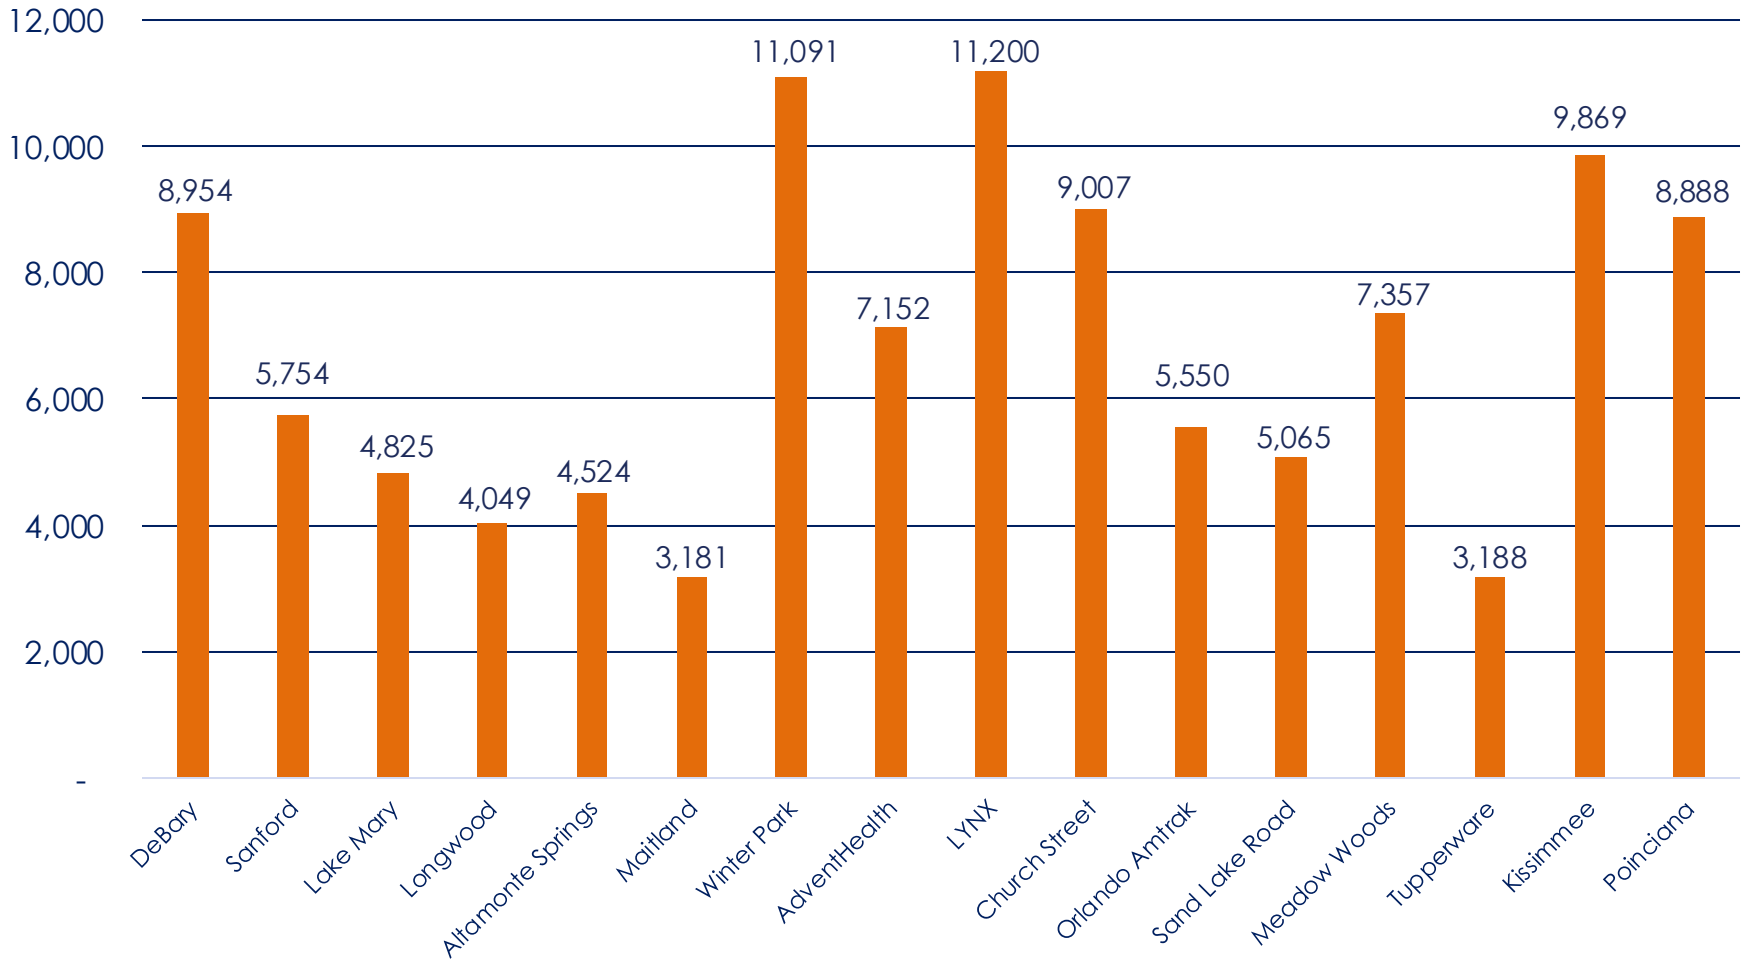

SUNRAIL ANNUAL RIDERSHIP BY STATION FISCAL YEAR TO DATE JULY 2024 – JUNE 2025

Note: These are preliminary numbers and subject to change.