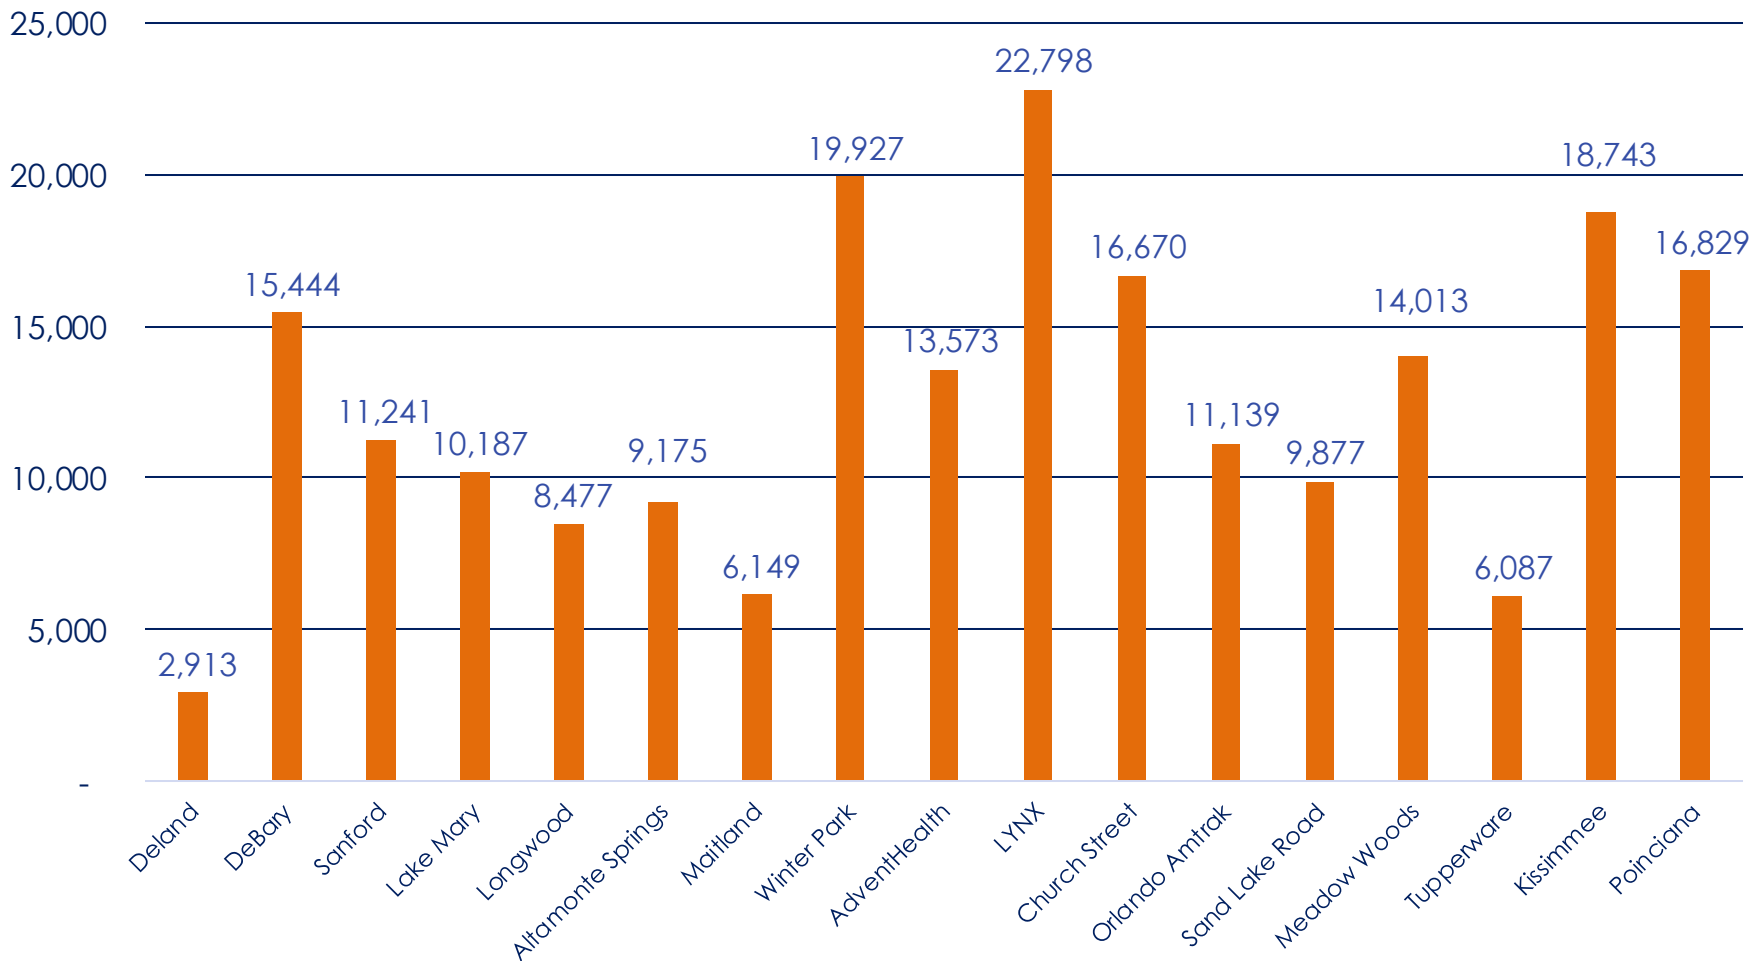

SUNRAIL ANNUAL RIDERSHIP BY STATION FISCAL YEAR TO DATE JULY 2024 – JUNE 2025

Note: These are preliminary numbers and subject to change.