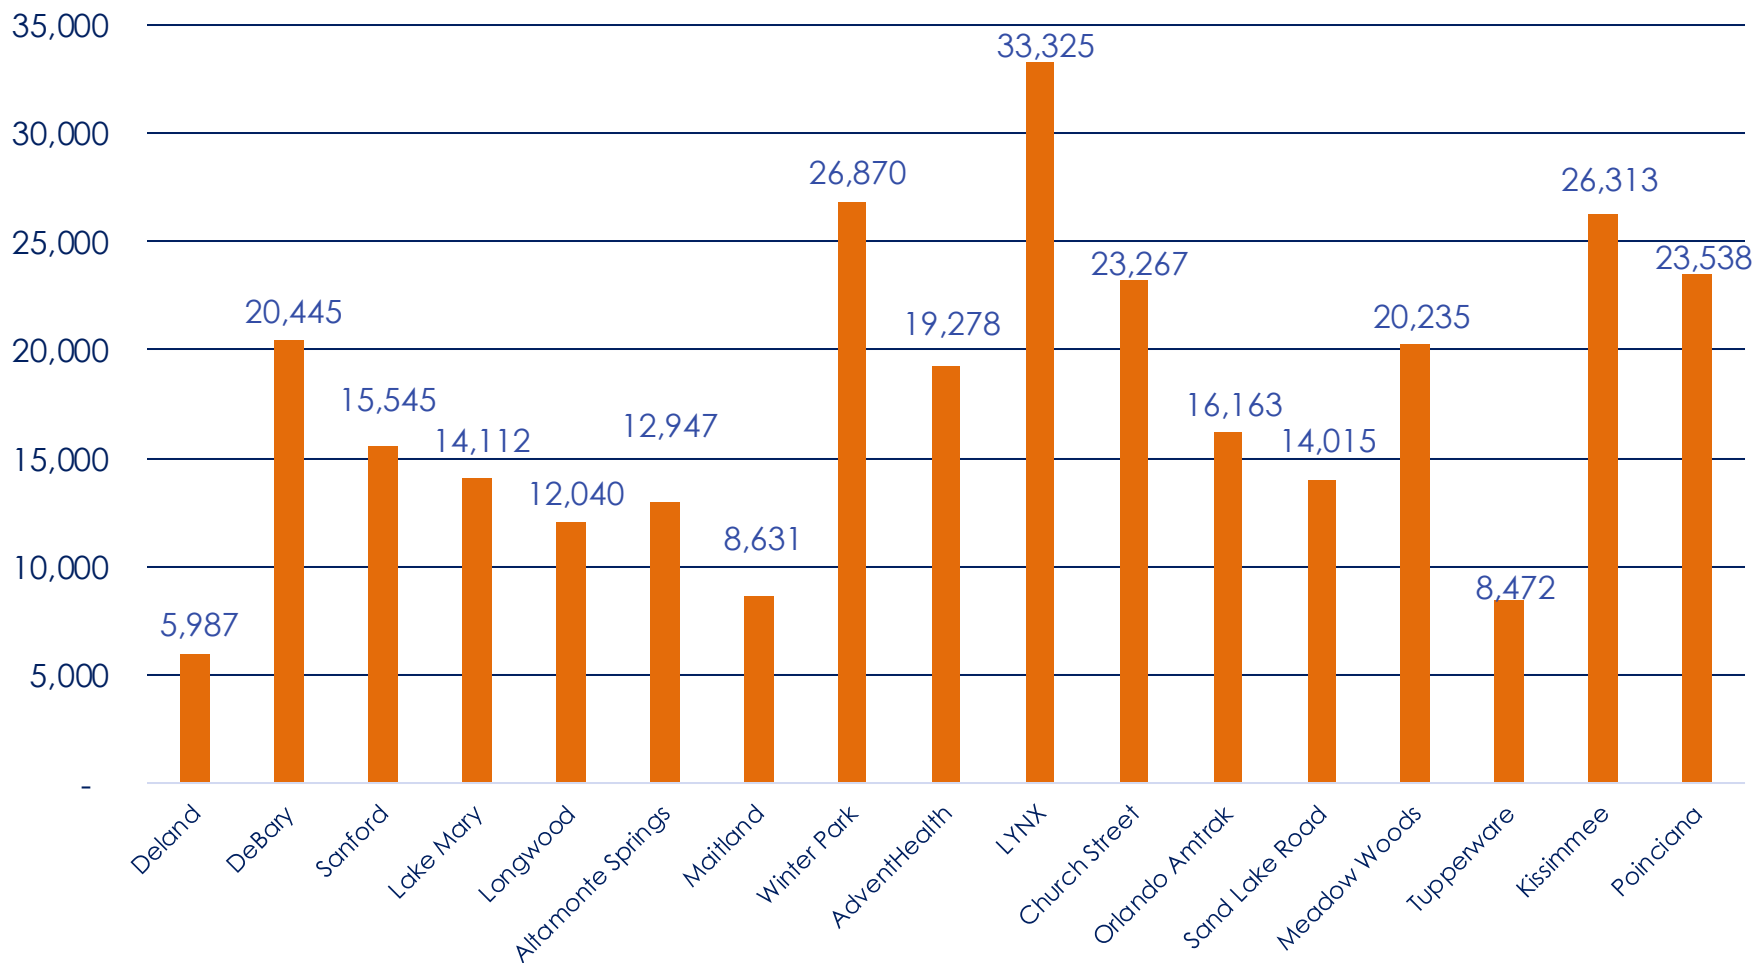

SUNRAIL ANNUAL RIDERSHIP BY STATION FISCAL YEAR TO DATE JULY 2024 – JUNE 2025

Note: These are preliminary numbers and subject to change.