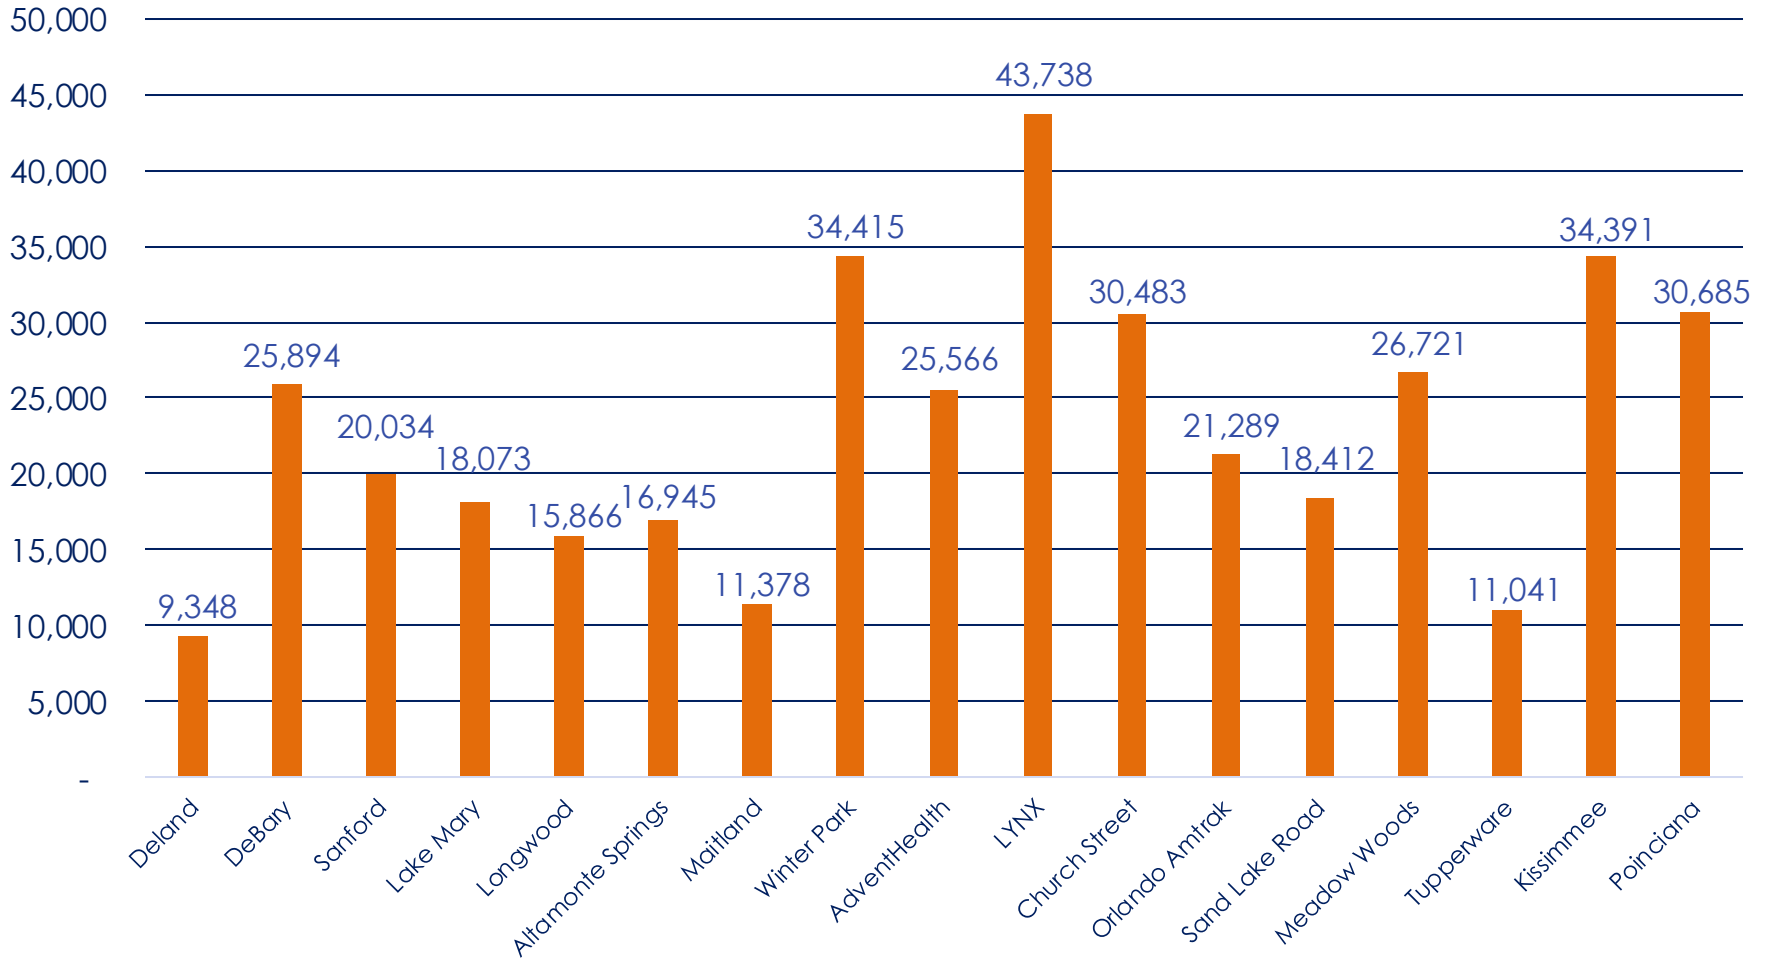

SUNRAIL ANNUAL RIDERSHIP BY STATION FISCAL YEAR TO DATE JULY 2024 – JUNE 2025

Note: These are preliminary numbers and subject to change.