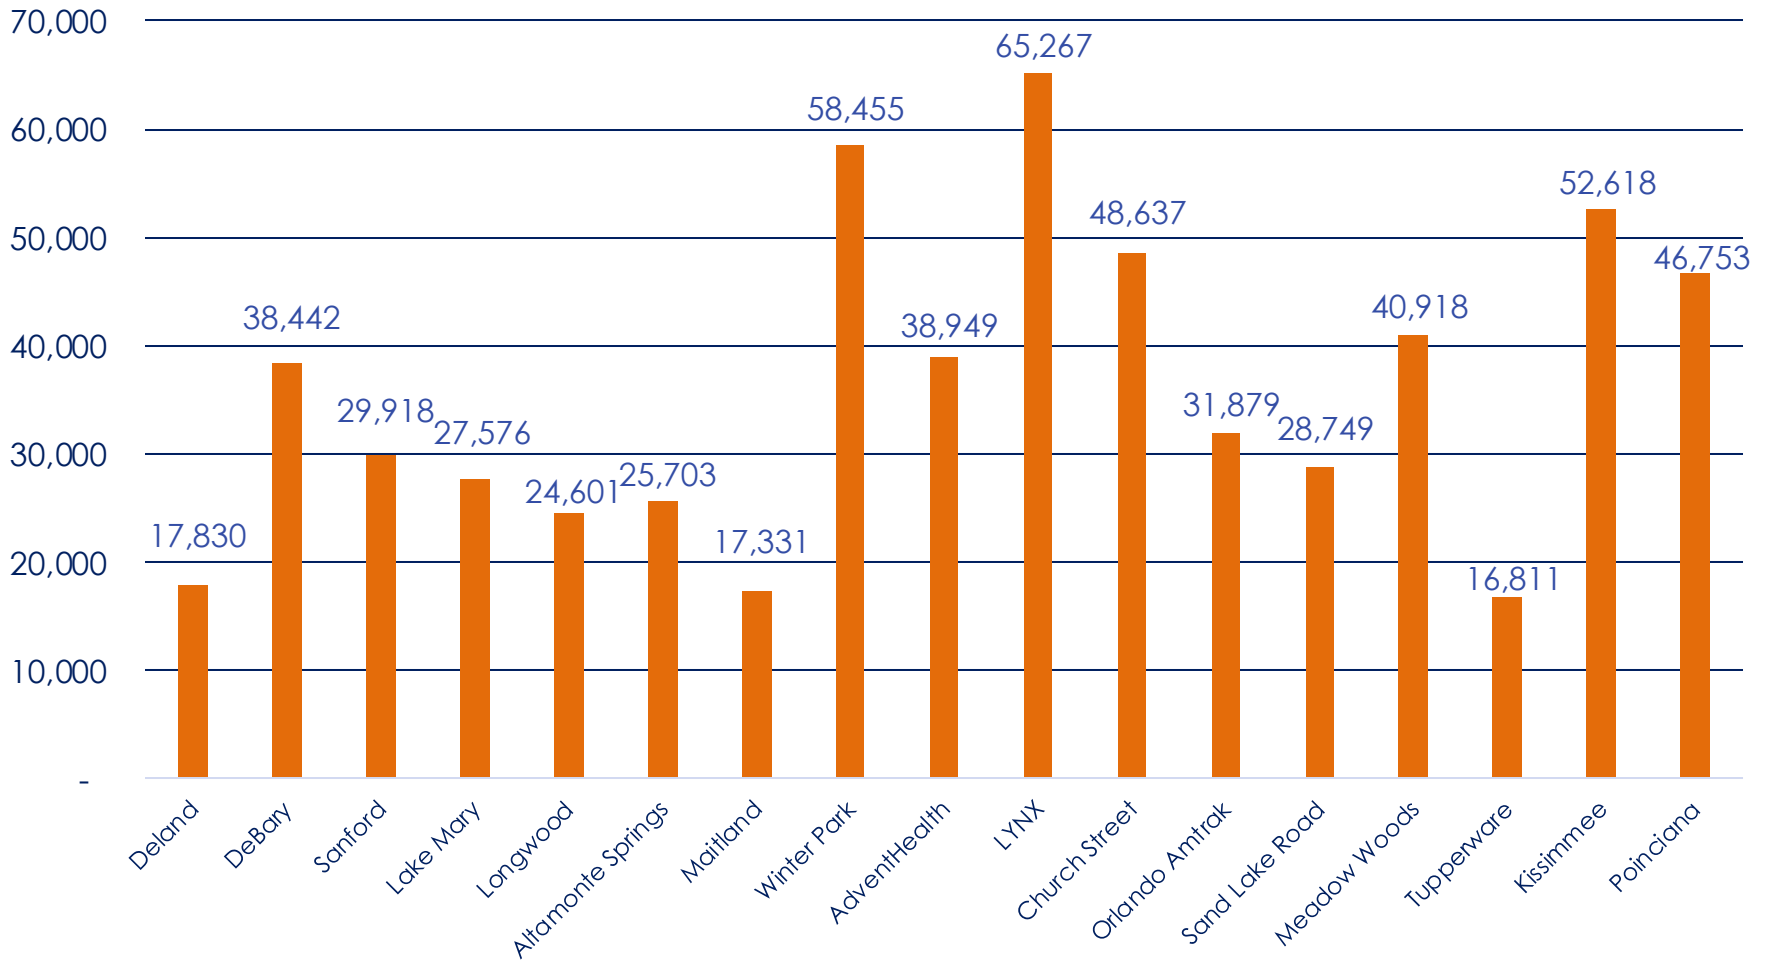

SUNRAIL ANNUAL RIDERSHIP BY STATION FISCAL YEAR TO DATE JULY 2024 – JUNE 2025

Note: These are preliminary numbers and subject to change.