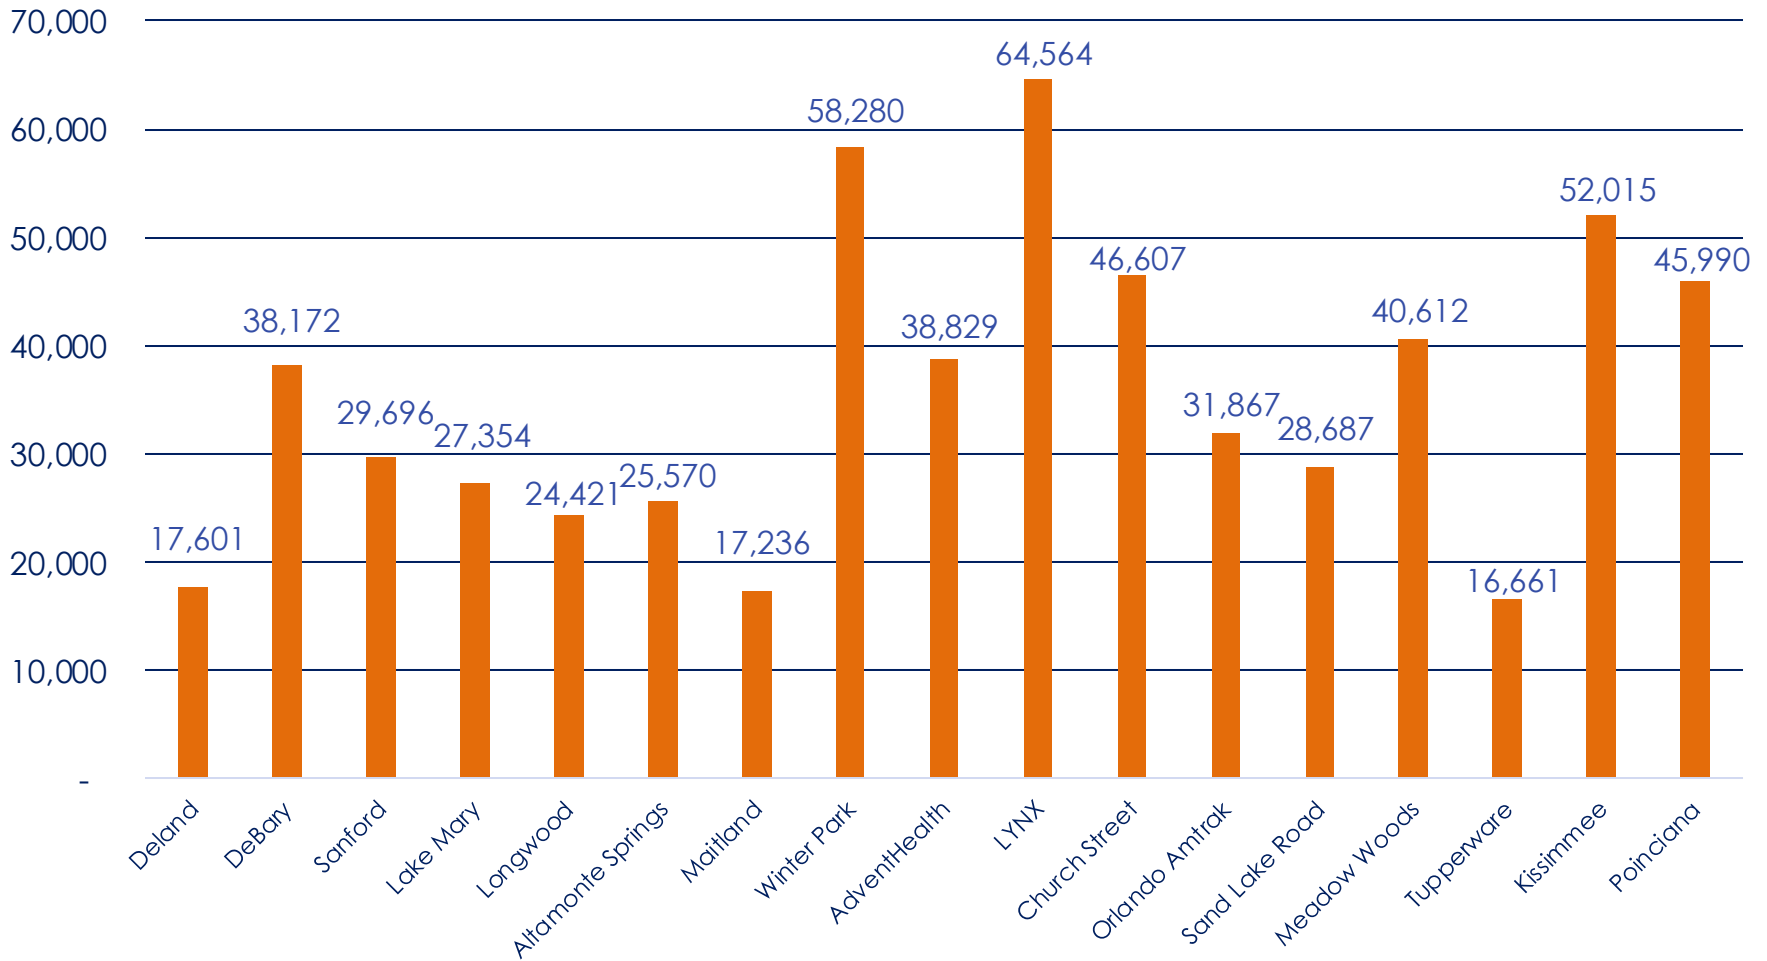

# SUNRAIL ANNUAL RIDERSHIP BY STATION FISCAL YEAR TO DATE JULY 2024 – JUNE 2025

Note: These are preliminary numbers and subject to change.