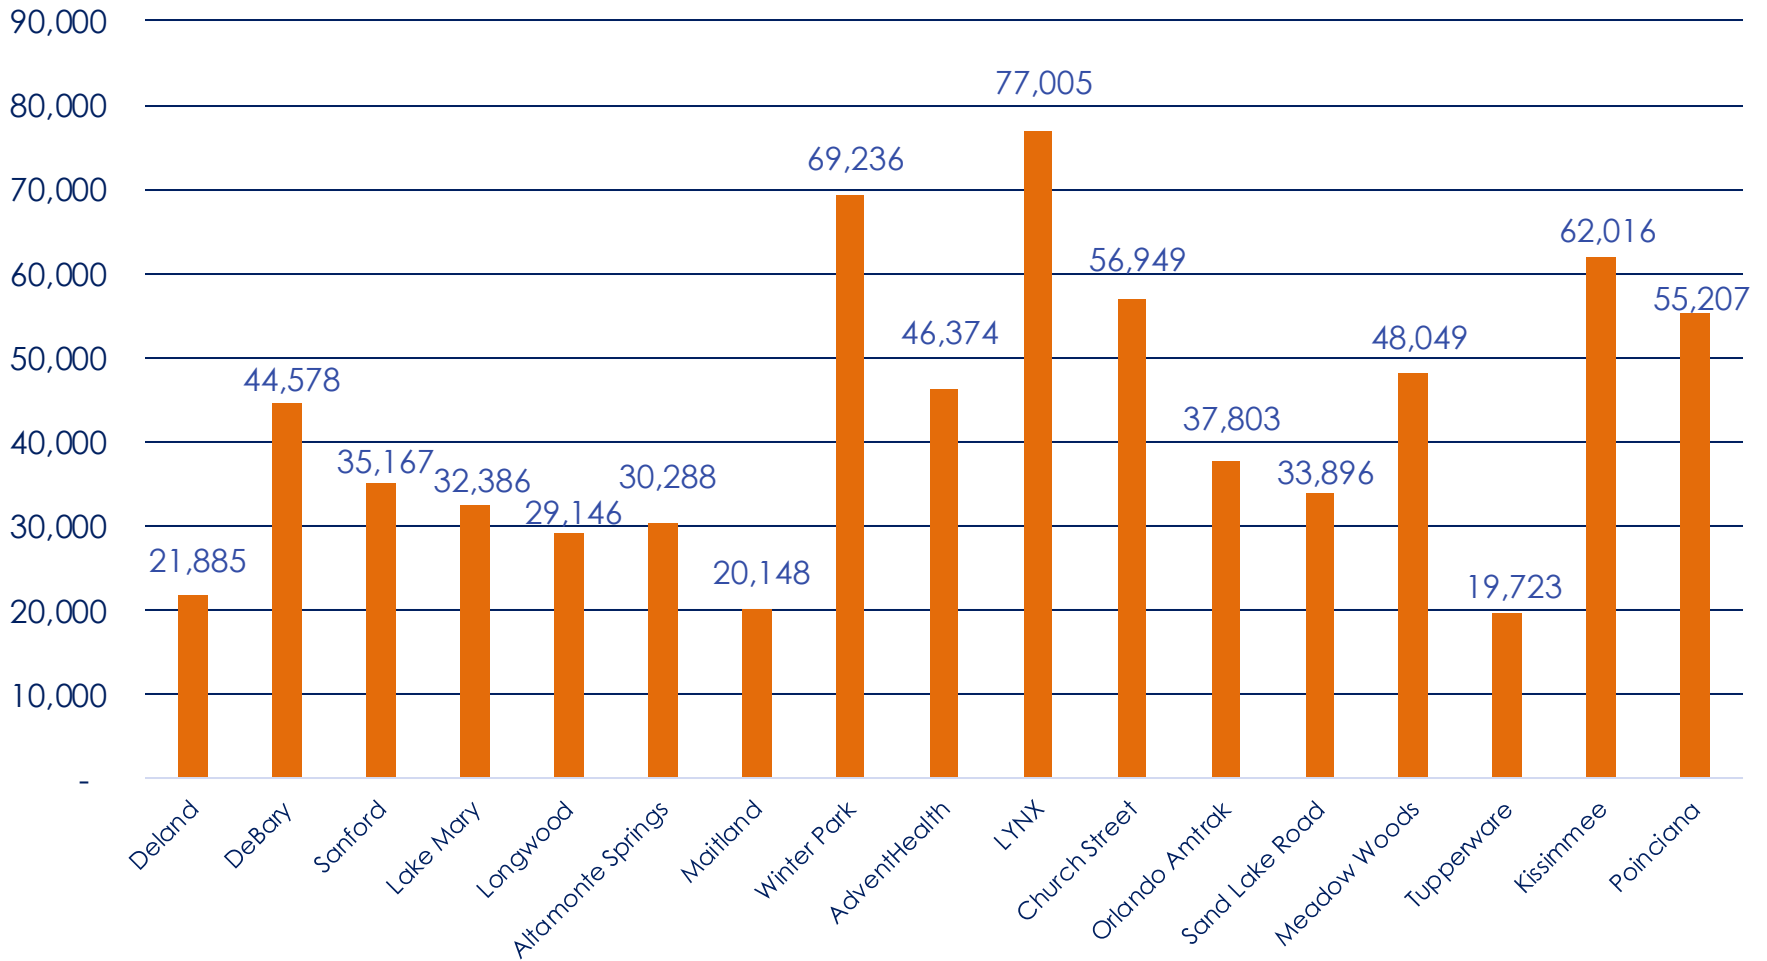

SUNRAIL ANNUAL RIDERSHIP BY STATION FISCAL YEAR TO DATE JULY 2024 – JUNE 2025

Note: These are preliminary numbers and subject to change.