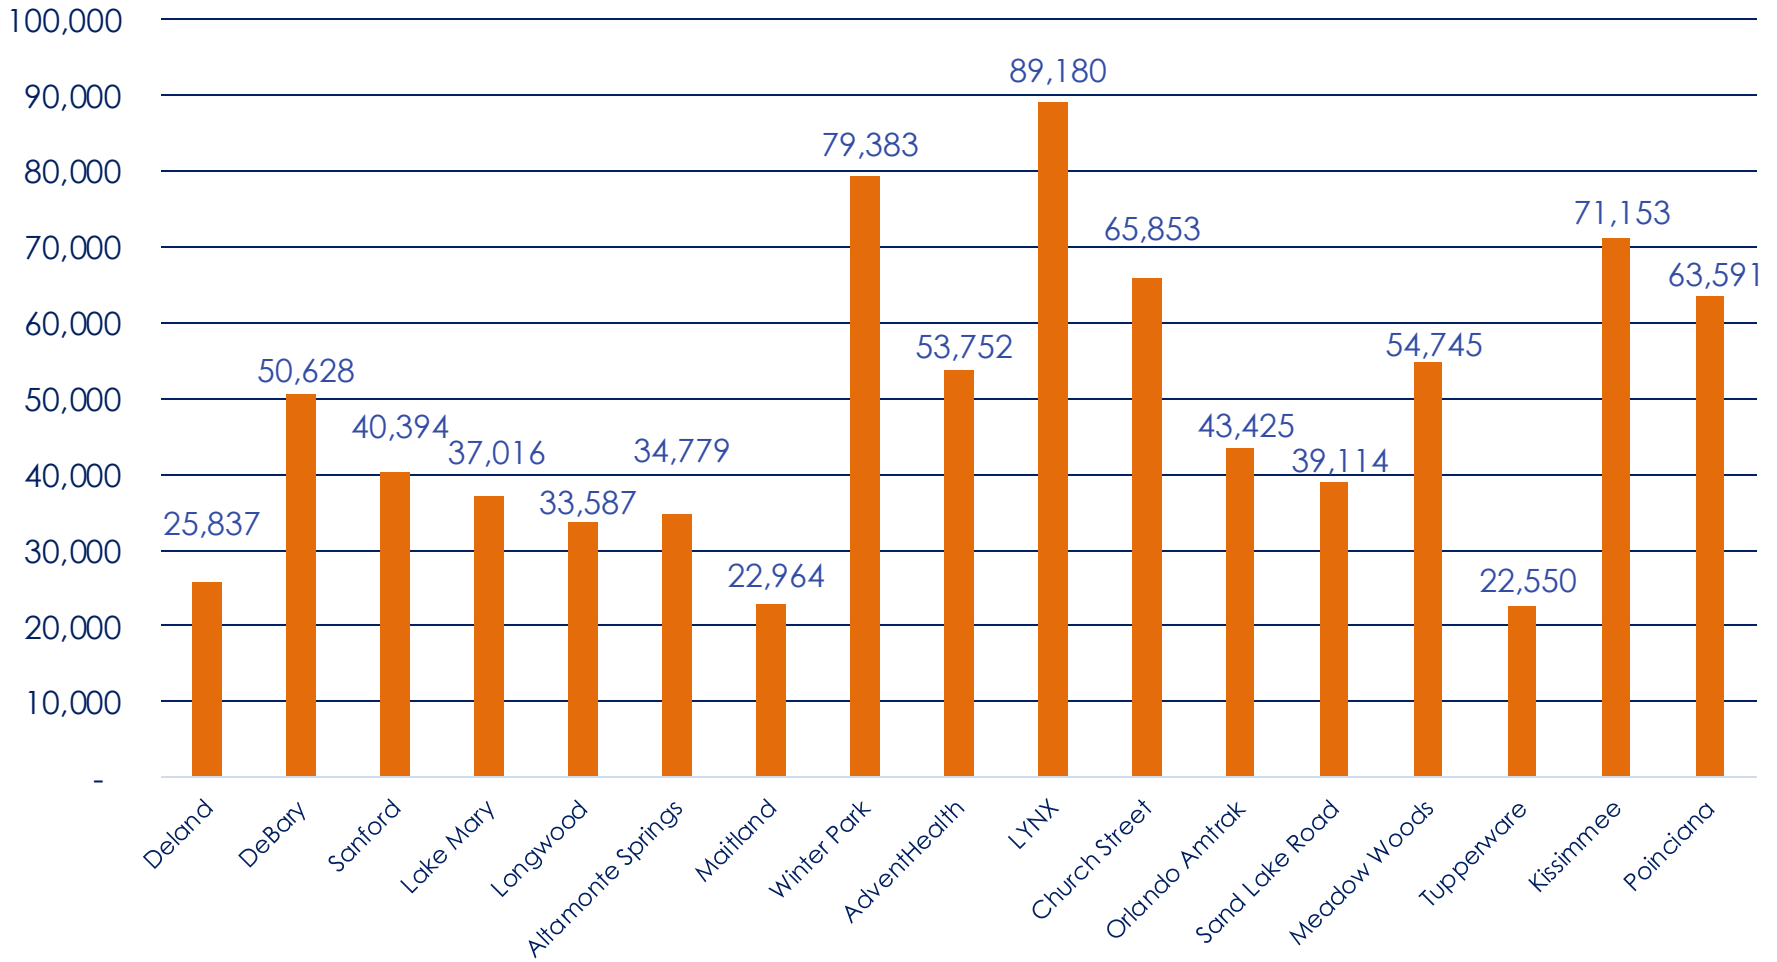

SUNRAIL ANNUAL RIDERSHIP BY STATION FISCAL YEAR TO DATE JULY 2024 – JUNE 2025

Note: These are preliminary numbers and subject to change.