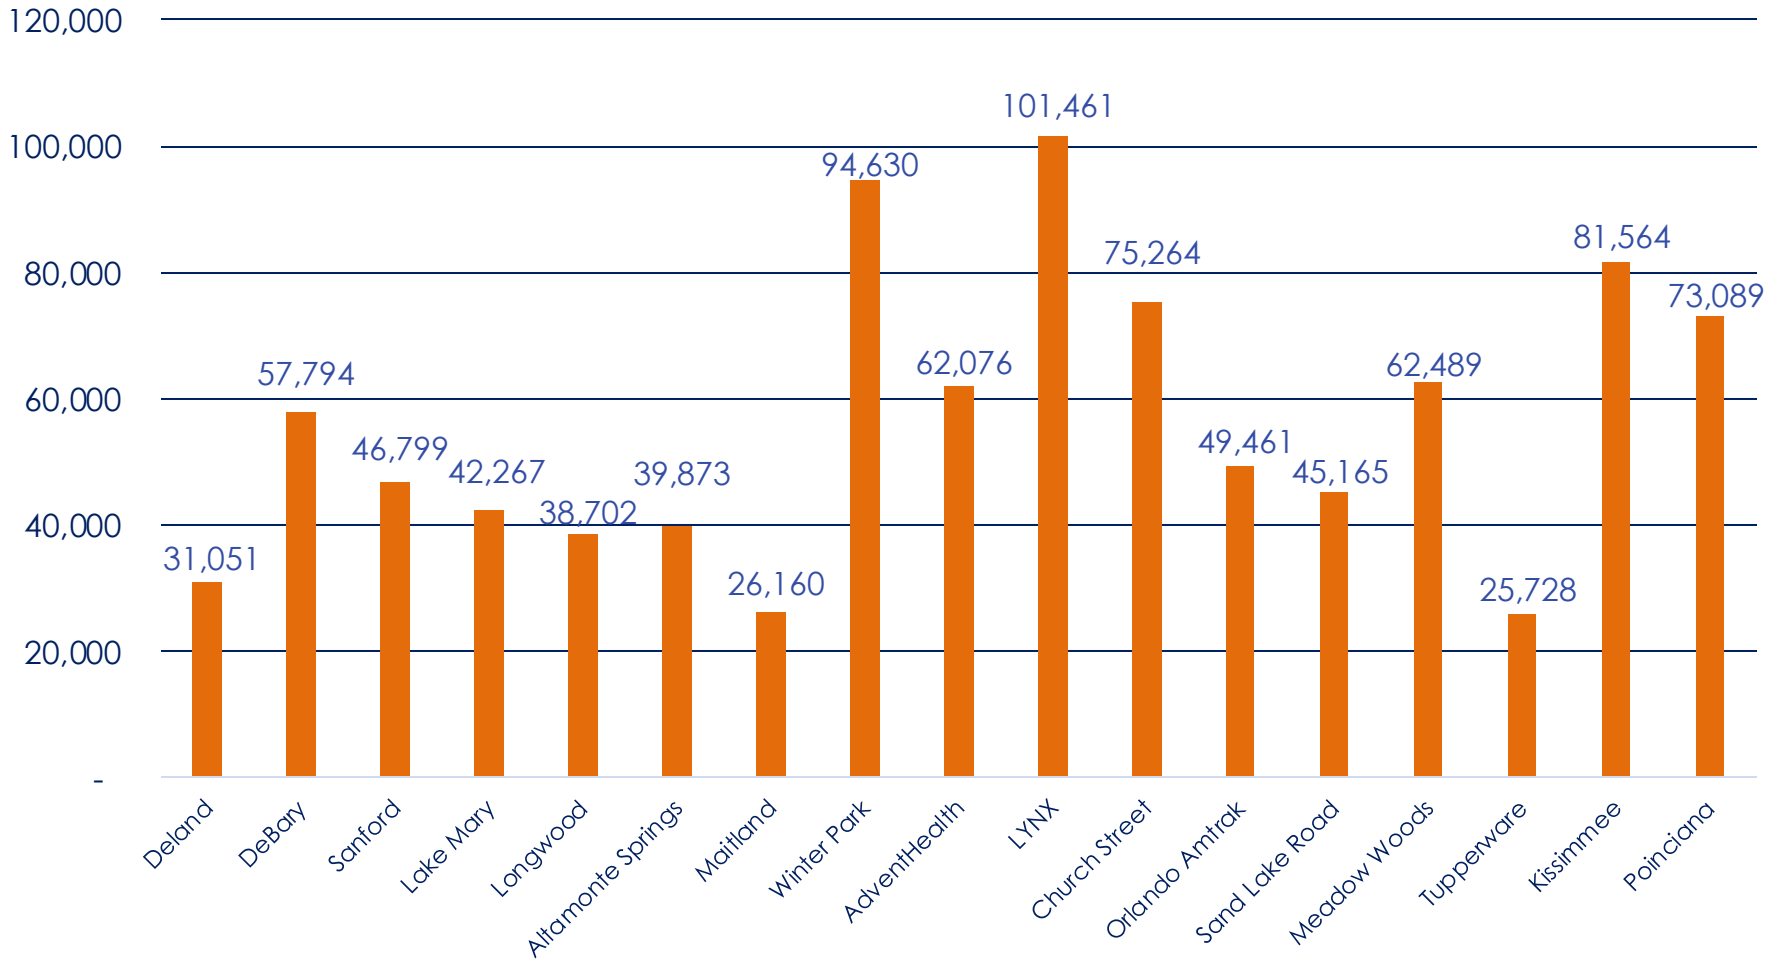

SUNRAIL ANNUAL RIDERSHIP BY STATION FISCAL YEAR TO DATE JULY 2024 – JUNE 2025

Note: These are preliminary numbers and subject to change.