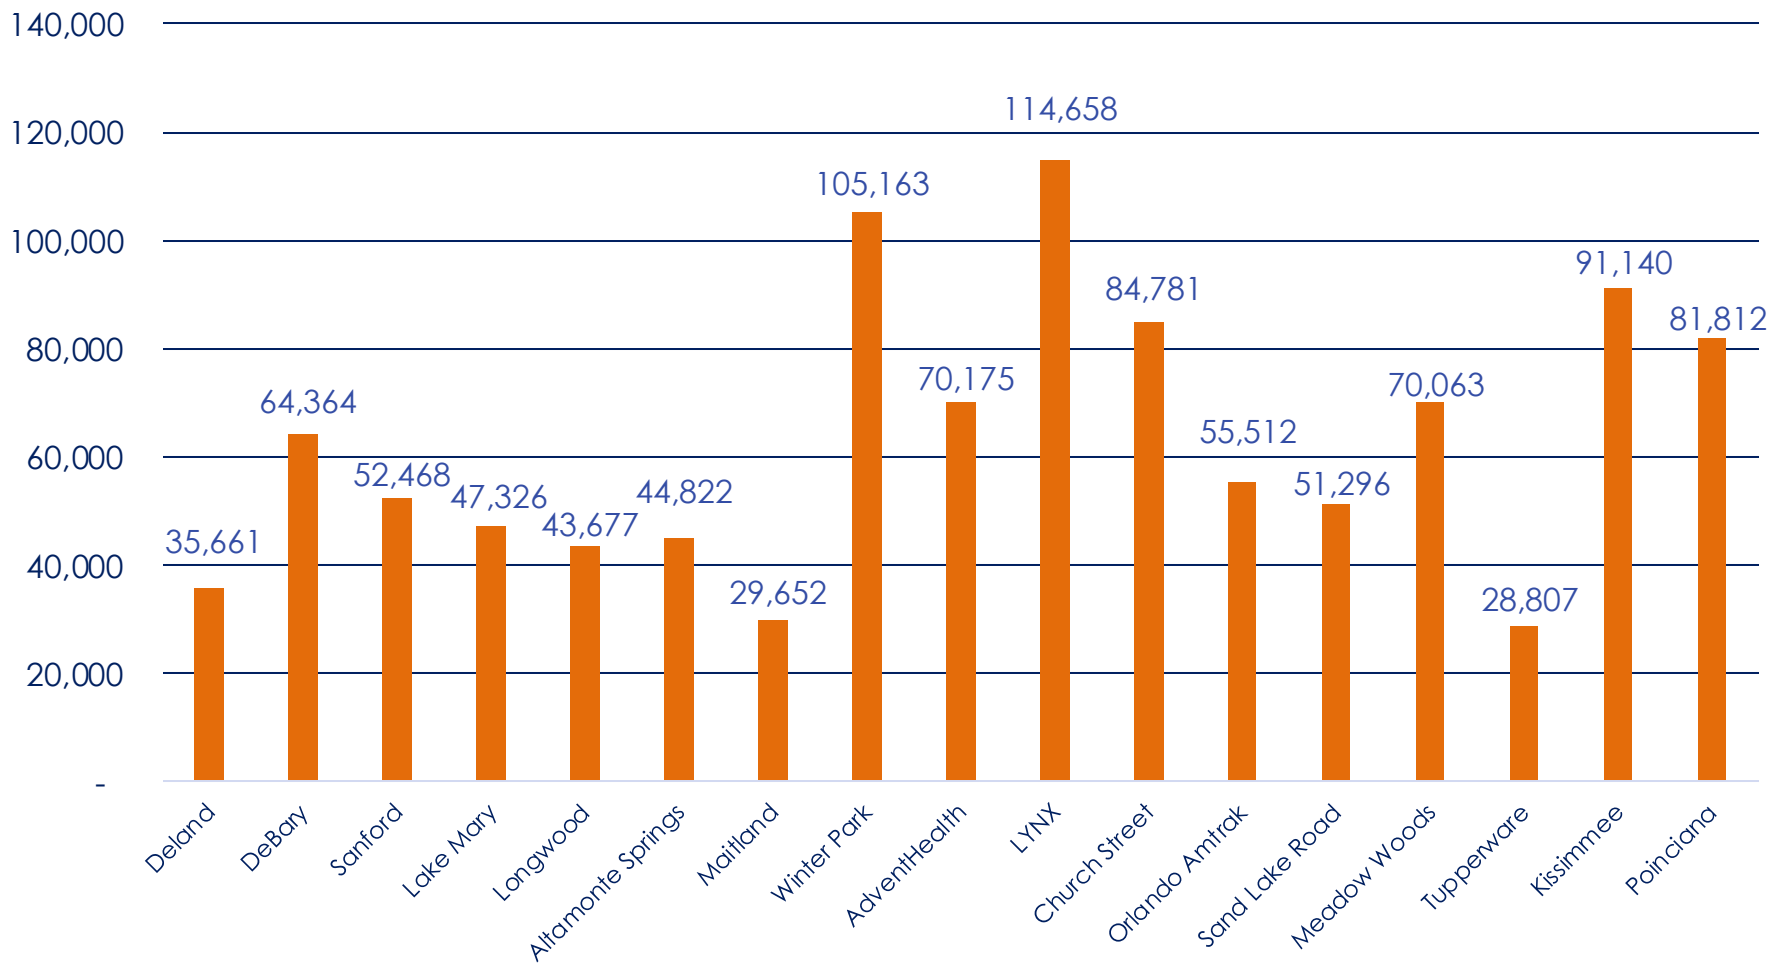

SUNRAIL ANNUAL RIDERSHIP BY STATION FISCAL YEAR TO DATE JULY 2024 – JUNE 2025

Note: These are preliminary numbers and subject to change.